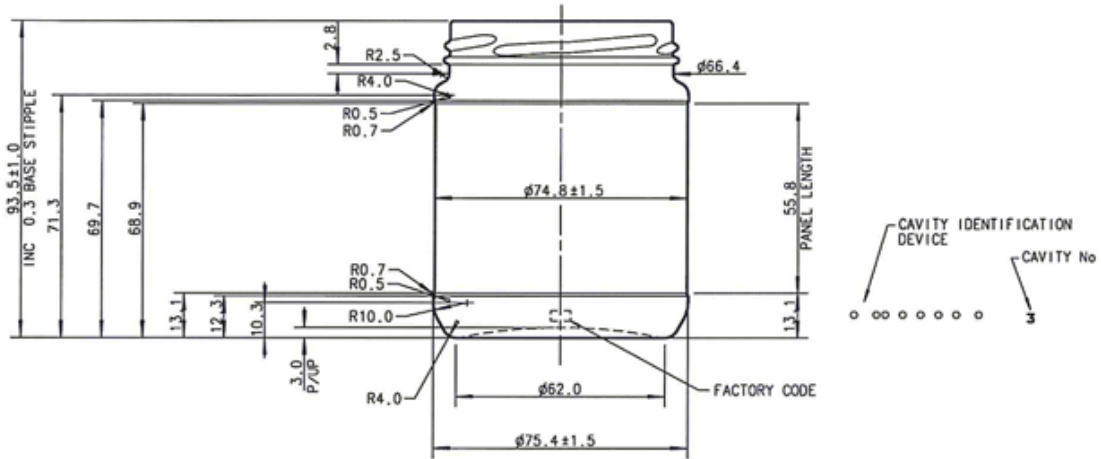

18 24

HS FRENCH FLINT

THE GLASS CONTAINER SPECIALISTS

SHORT BAR STIPPLE ON
STANDING AREA

BASE VIEW

NOTES:

INSWEEP LETTERING TO BE
3.0mm HIGH AND ROUND BOTTOM
STYLE.

300ML MUSTARD/FOOD GLASS JAR

Product code	4923
Finish	70mm Twist-off
Capacity	300ml
Brim-full capacity	300ml